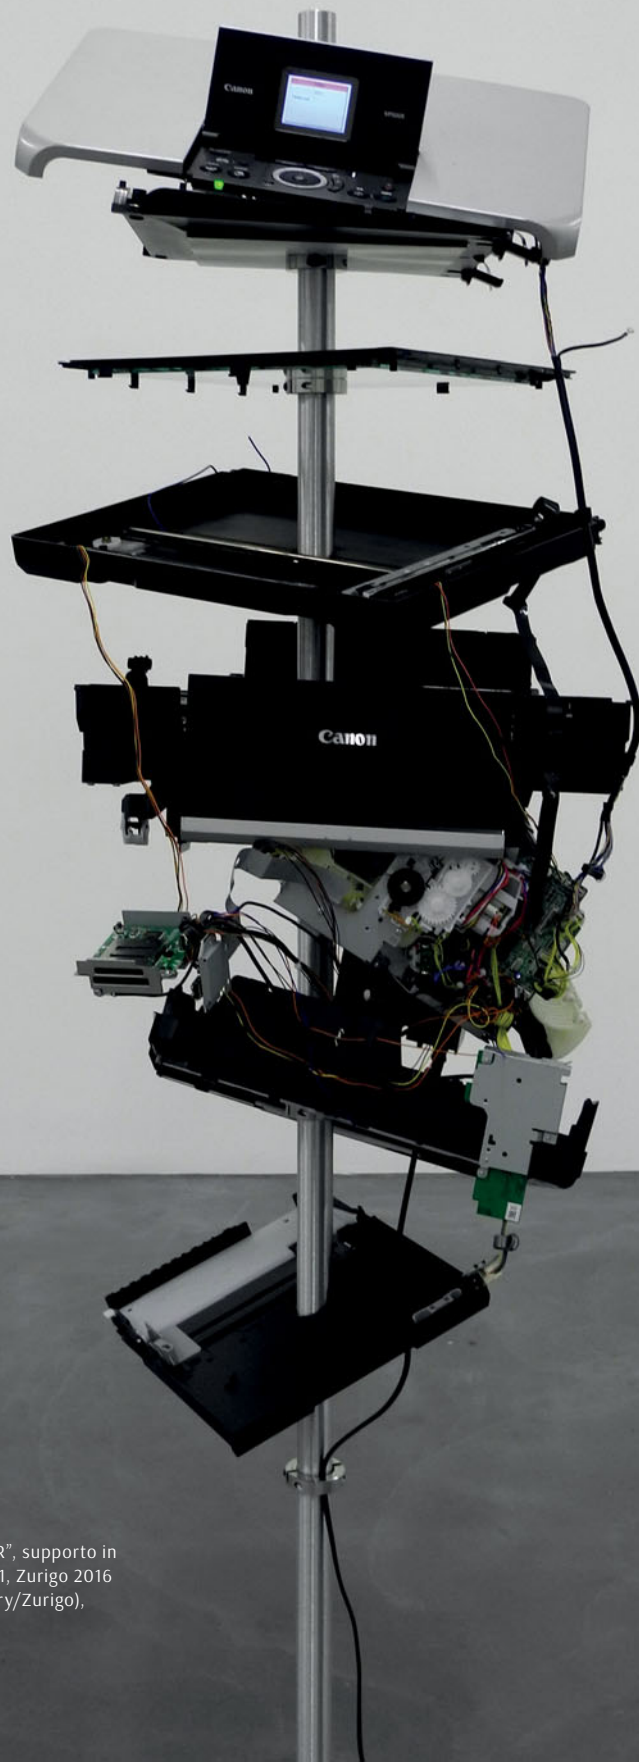

Walead Beshty

“Canon Pixma MP600R”

Walead Beshty “Canon Pixma MP600R”, supporto in acciaio, 183 x 53 x 60 cm, Manifesta 11, Zurigo 2016 (courtesy l’Artista, Presenhuber Gallery/Zurigo), ph Luciano Marucci